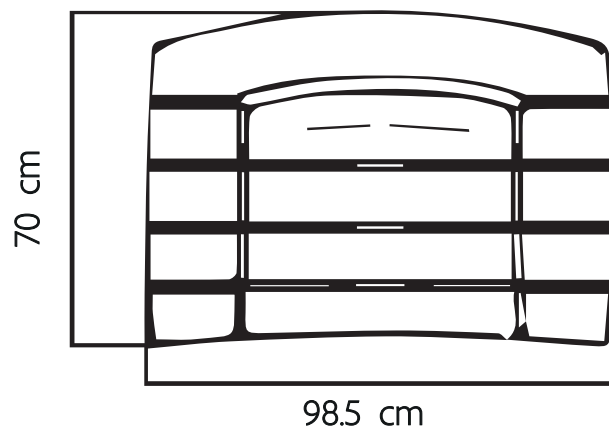

## Description

Made of %100 polyethylene materials Environmentally friendly the product is suitable for indoor and outdoor use Available in different finishes.

**Weight: 17 Kg**

[www.rotolex.com](http://www.rotolex.com)