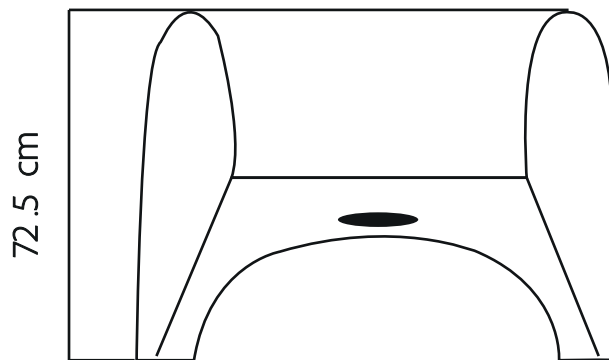

## Description

Made of %100 polyethylene materials Environmentally friendly the product is suitable for indoor and outdoor use Available in different finishes.

**Weight: 17 Kg**

[www.rotolex.com](http://www.rotolex.com)